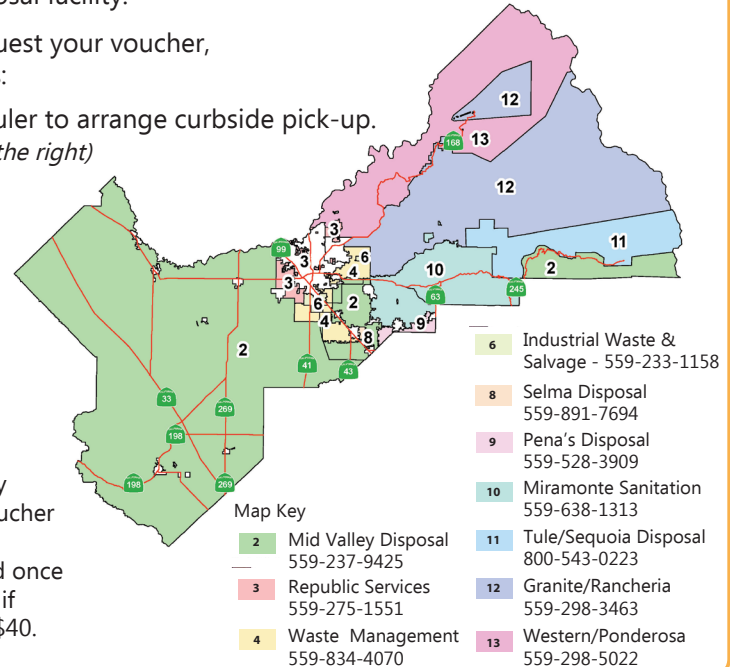

Call (559) 600-4259 to request your voucher, then you have two options:

Call your waste hauler to arrange curbside pick-up.
(see map and list to the right)

or

Haul your items to the nearest disposal facility
(listed on the opposite side).

Waste Drop-off Locations

The licensed waste disposal facilities listed in the table below accept Fresno County \$40 voucher coupons. Drop-off locations and approximate disposal costs for various bulky items are provided based on available information.

Drop-off Location	Hours of Operation	Household Items	Electronics	Tires**
American Ave Disposal * 18950 W. American Ave., Kerman	Mon-Fri: 7am - 3pm Sat 8am - 2:30pm	\$6.85/load (up to 640 lbs)	Free (up to 125 lbs)	\$1.50 ea or \$135/ton
Cedar Ave. Transfer Station 3457 S. Cedar Ave., Fresno	Mon-Fri: 7am - 4:30pm Sat: 7am -3:30pm	\$7/mattress, box spring, sofa \$7-\$10/ large appliances	Free	Up to 9 tires \$5-\$7/ea
Mid Valley Disposal #1 15300 W. Jensen, Kerman	Mon-Fri: 7am-5pm	\$10 for sofa, mattress or refrigerator, \$5 for washer or dryer	Free	\$2.50-\$8/ea
Mid Valley Disposal #2 1255 W. Elm, Coalinga	Mon-Fri: 8am-4pm Sat: 8am-1pm			
Mid Valley Disposal #3 2721 S. Elm. Fresno	Mon-Fri: 8am-5pm			
Rice Road (Allied) Transfer Station 10463 N. Rice Road, Fresno	Mon-Fri: 7am-4pm	Pricing information not available.		
Waste Management 5608 S. Villa Avenue, Fresno	Mon-Fri: 7am-6pm Sat: 7am-2pm	\$51.48/ covers 1,200 lbs \$96/ 1,200-2,400 lbs.	Free	\$11 - \$17/ea
Selma Disposal 1675 Dockery Ave. Selma	Mon-Fri: 8am-4:30pm	\$5/furniture \$40 /ton for carpet	Free	\$3-5/ea

* American Ave Disposal Site offers free drop off for household hazardous wastes items (up to 15 gallons). This is the only free disposal location for items such as: paints, solvents, cleaners and waste oil.